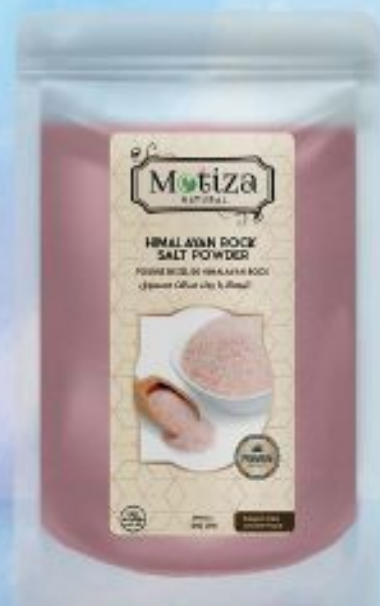

AVAILABLE SIZES 1000GM | 2000GM

AVAILABLE SIZES 500GM | 1000GM

WE ALSO OFFER
Private Labels
FOR YOUR COMPANY

ROSE WATER FACE FRESHNER

Refreshing Skin Toner
for all types of skin

AVAILABLE SIZES
100ML | 200ML